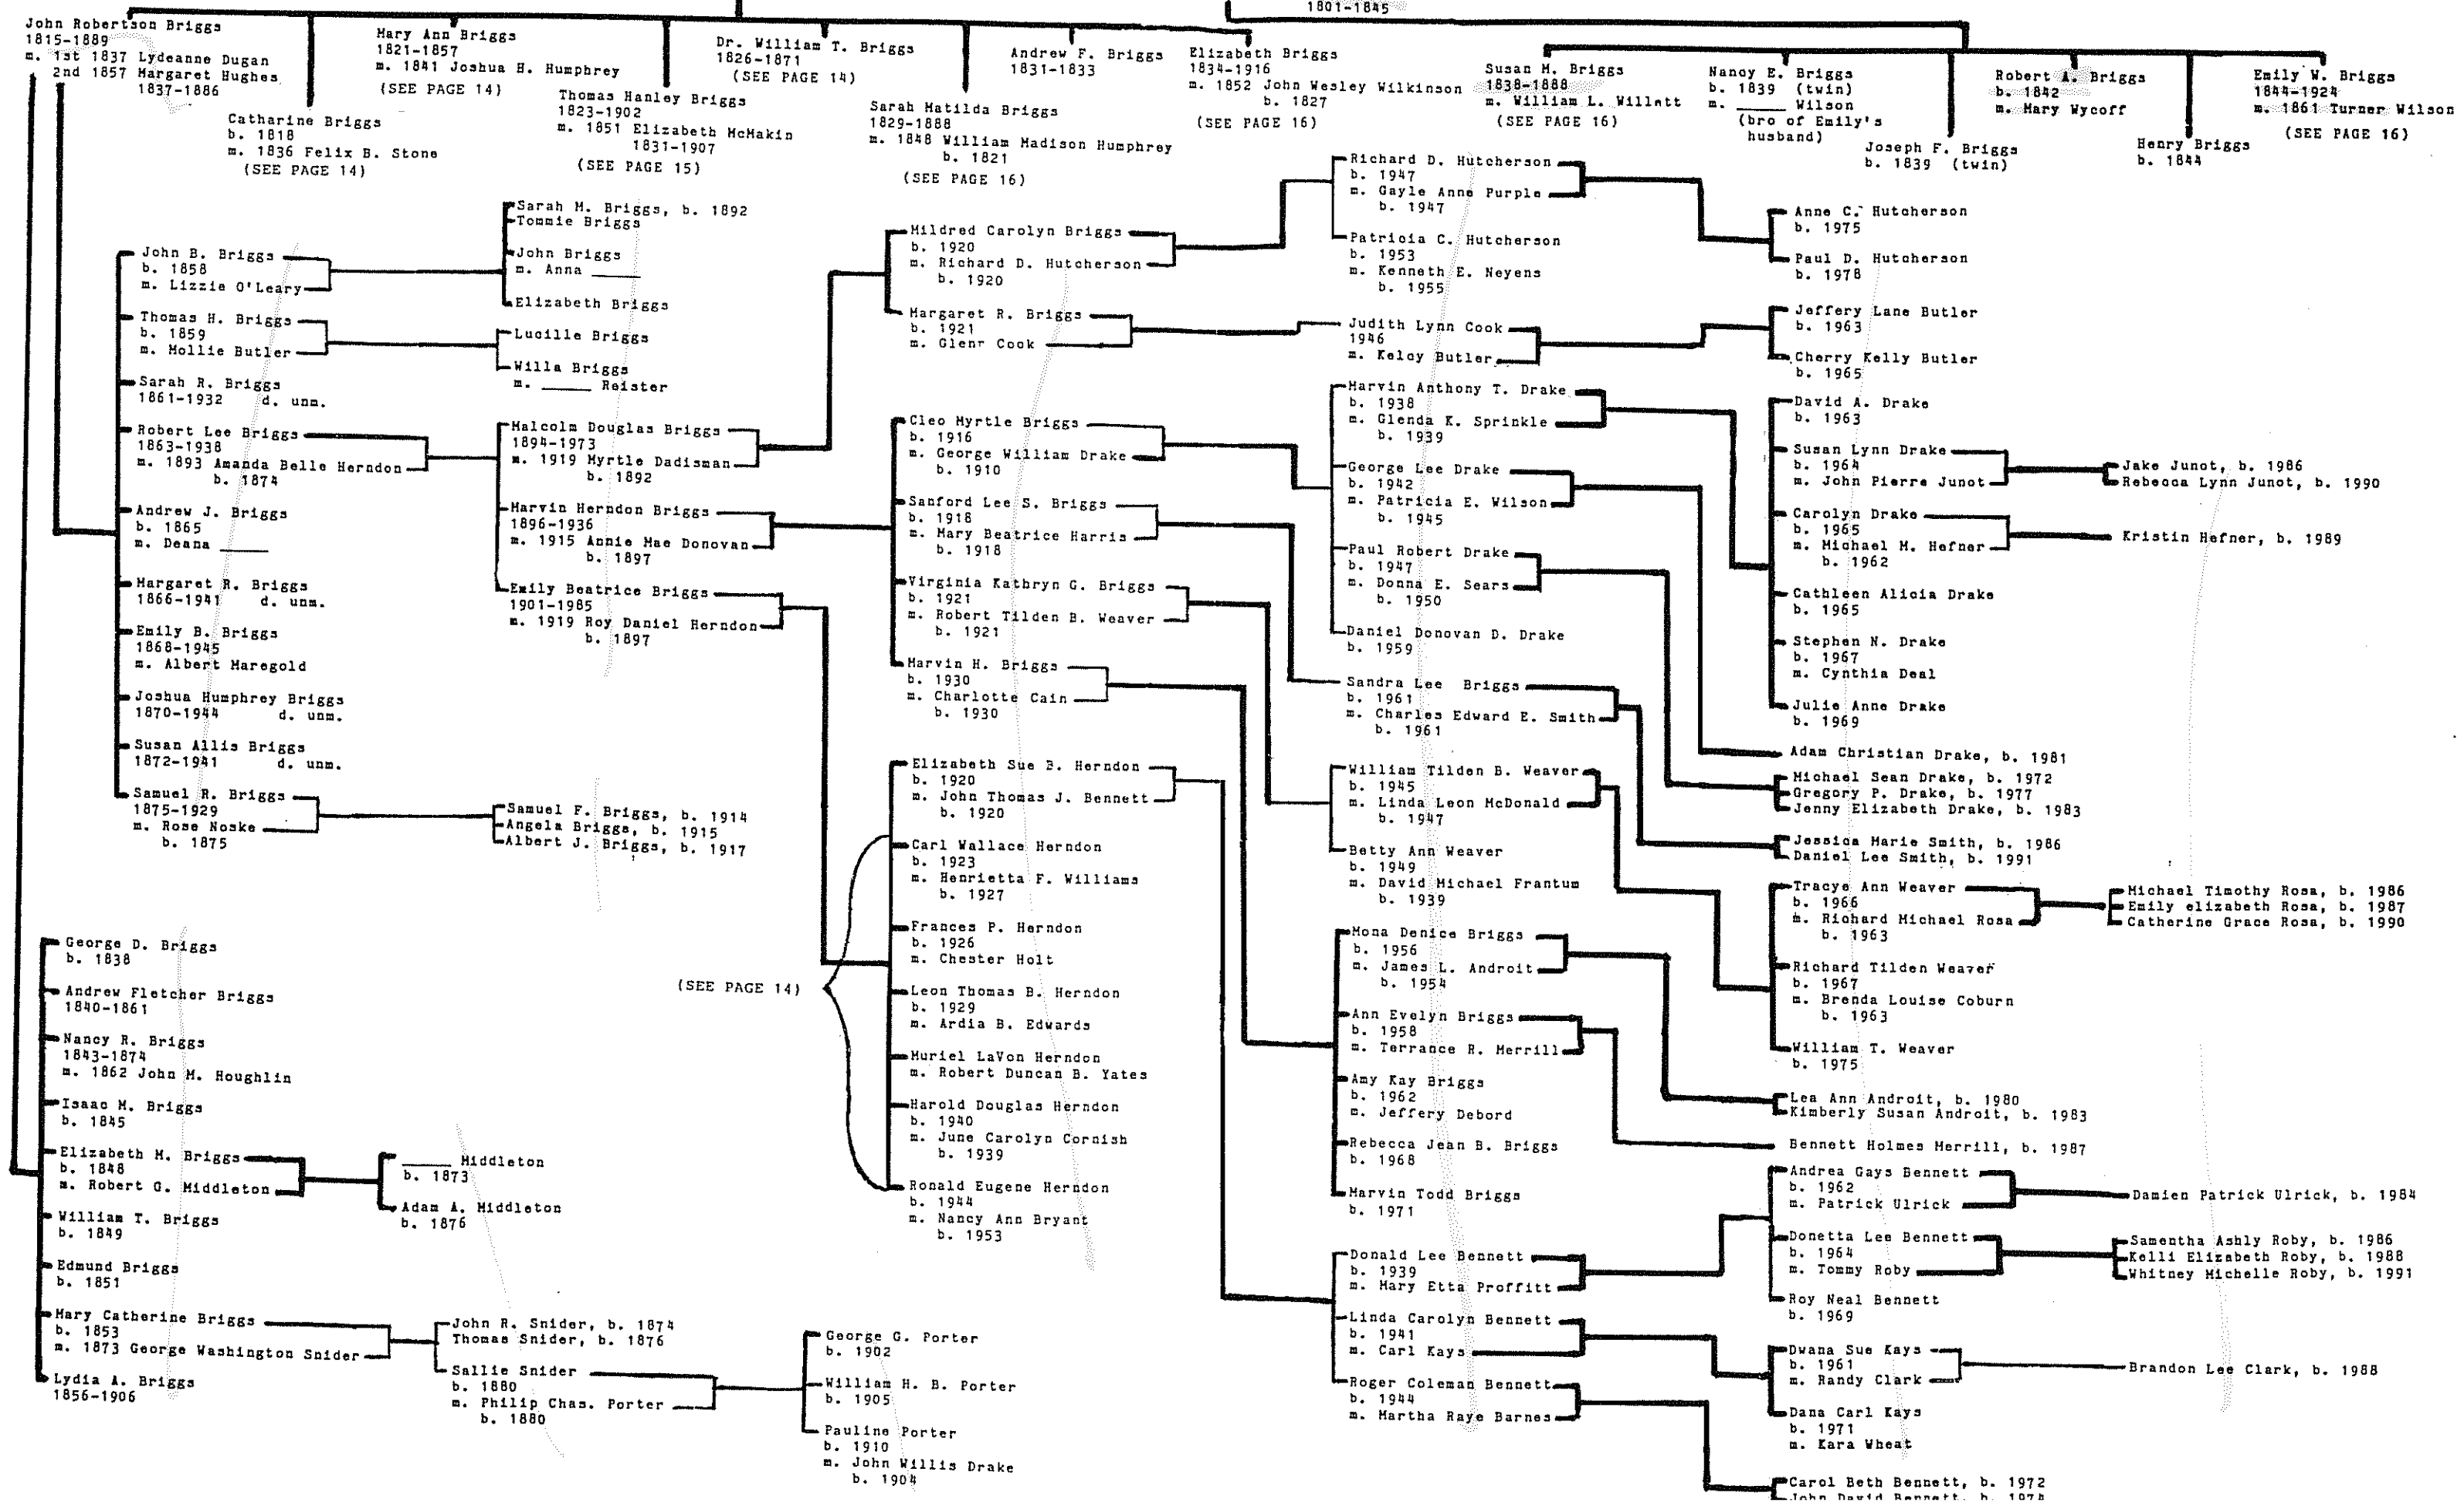

NANCY ROBERTSON (John, William) Tombstone in Campground Cemetery Nelson Co., Ky.
1797-1837
m. 1814 ANDREW BRIGGS
1792-1857
(bro. of Tossy)
He m. 2nd 1837 SARAH FERGUSON
1801-1845