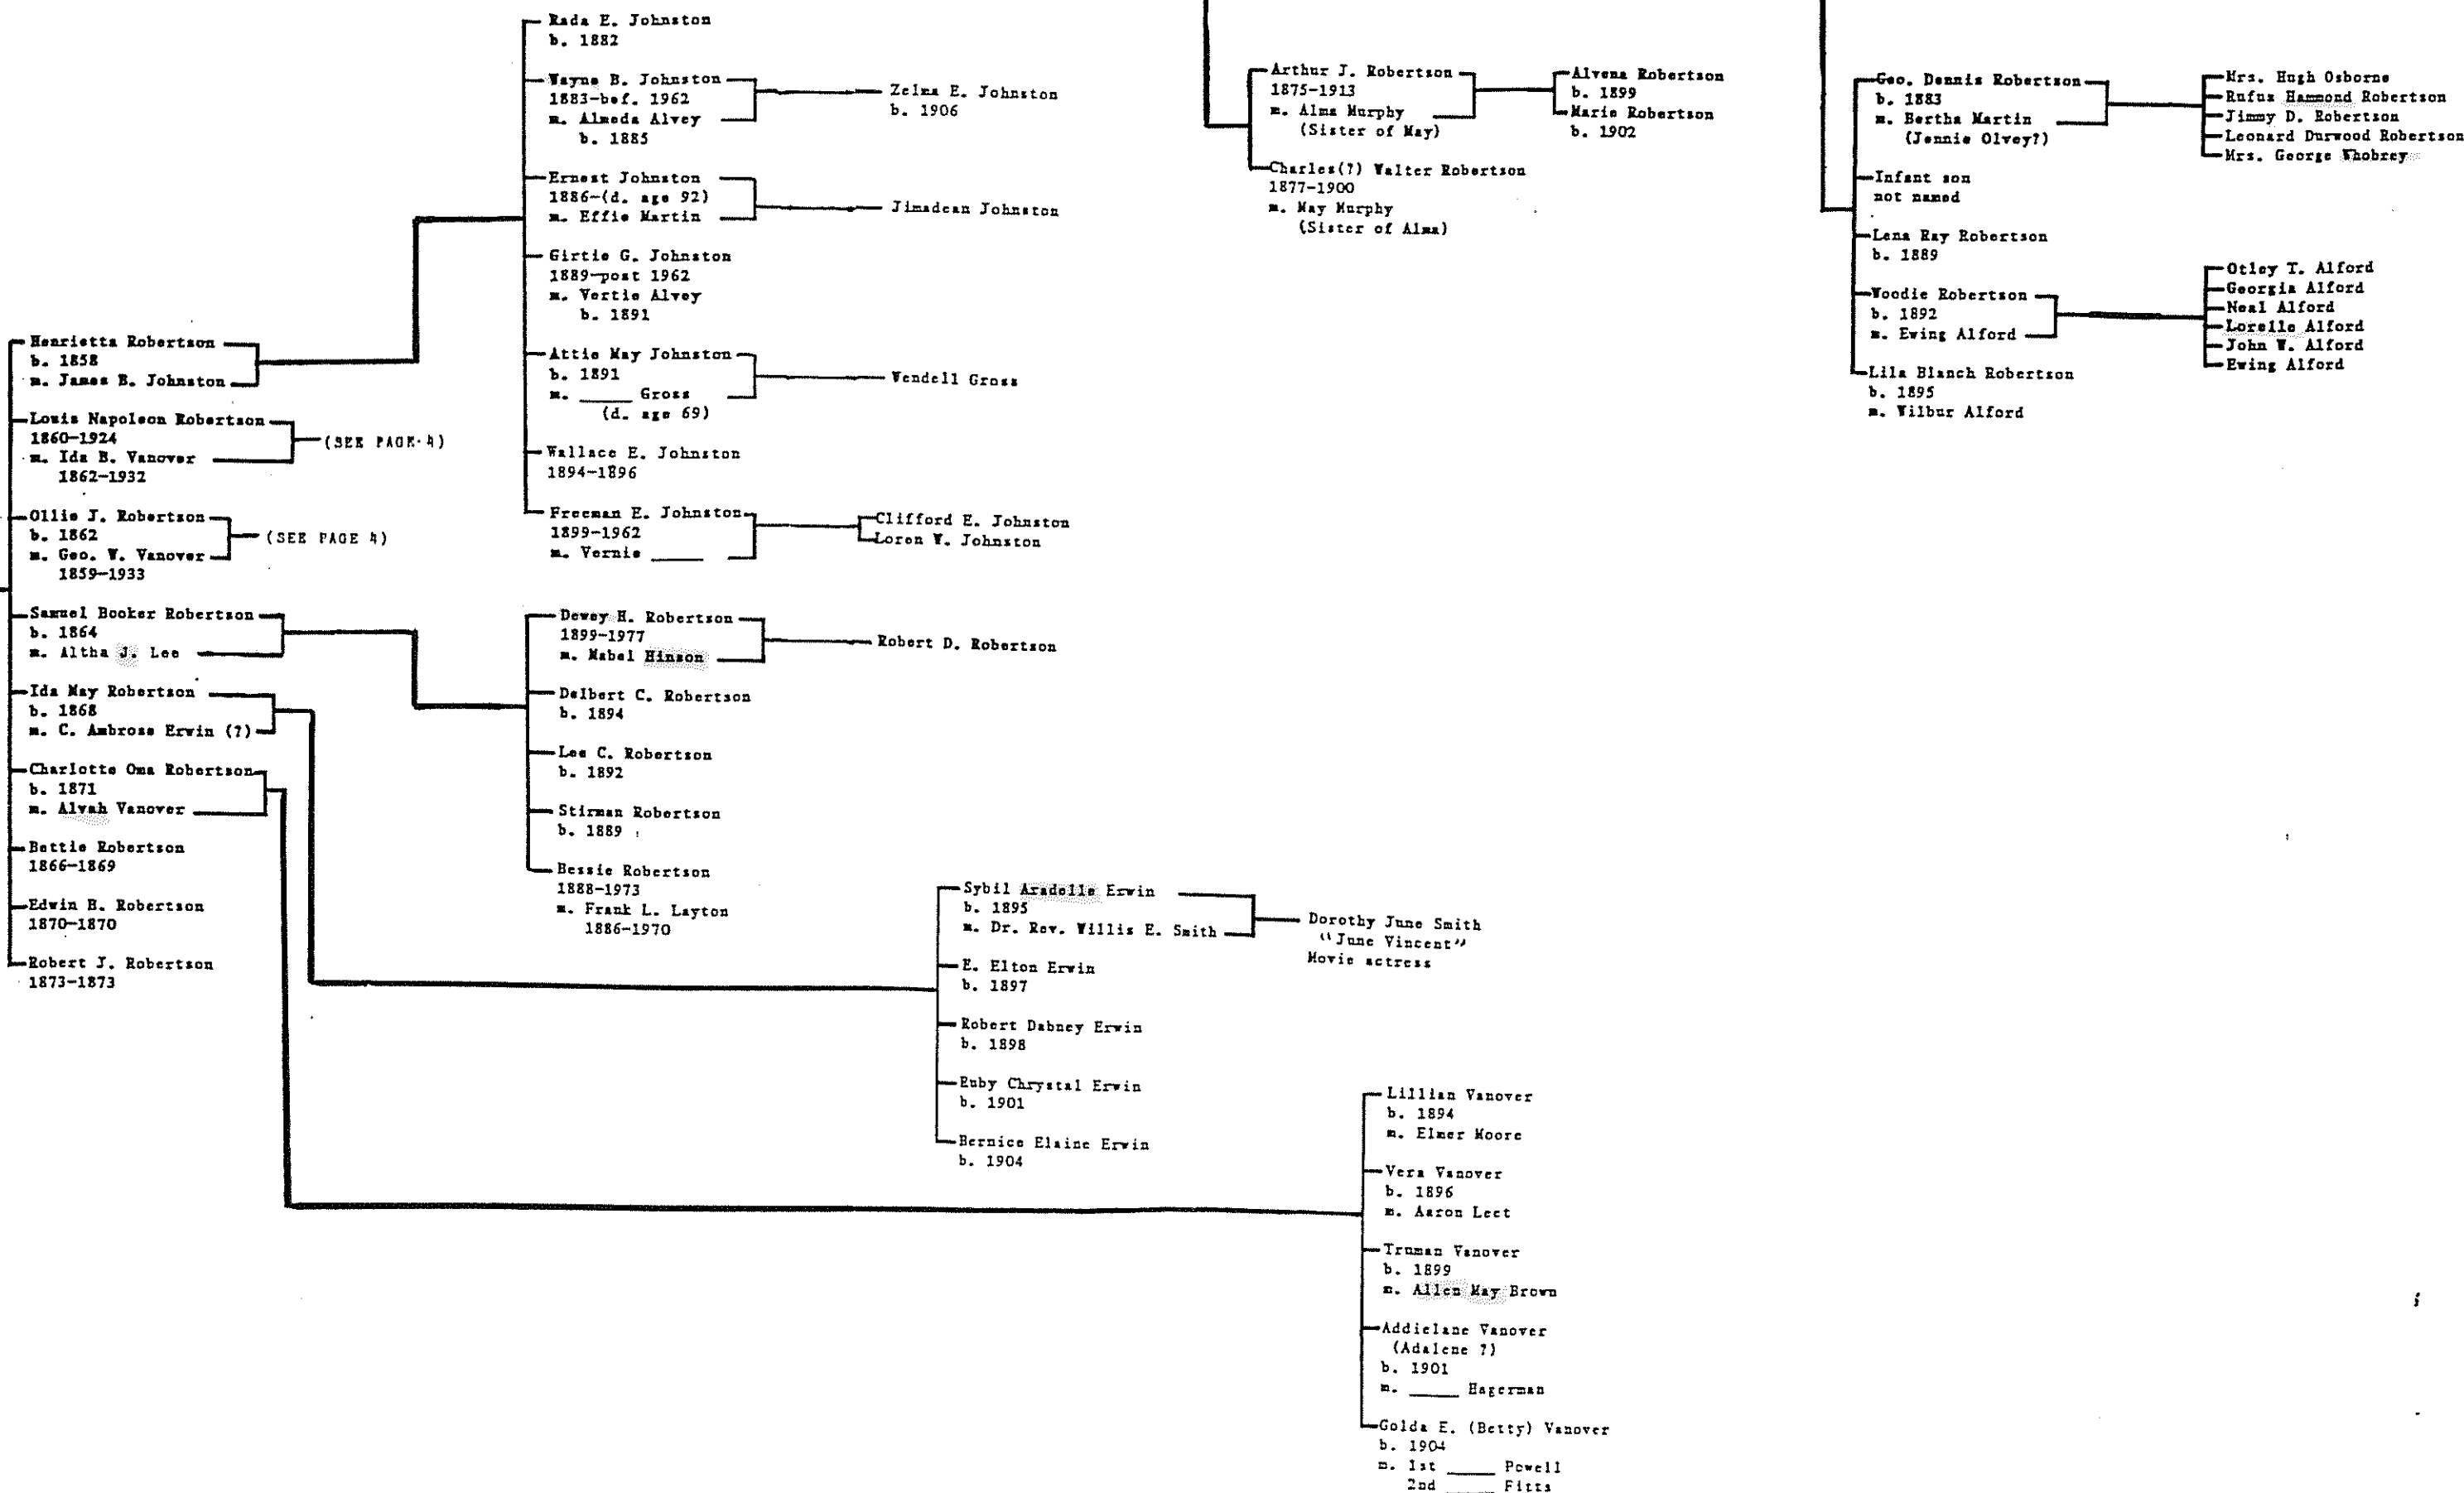

Dabney Carr Cosby Robertson (William Nelson, John, William)
1837-1912
m. 1st 1857 Hannah Elizabeth Hendricks
2nd Annie Arnold d. 1872
3rd Mrs. Eudora Belle (Lams) Saugh