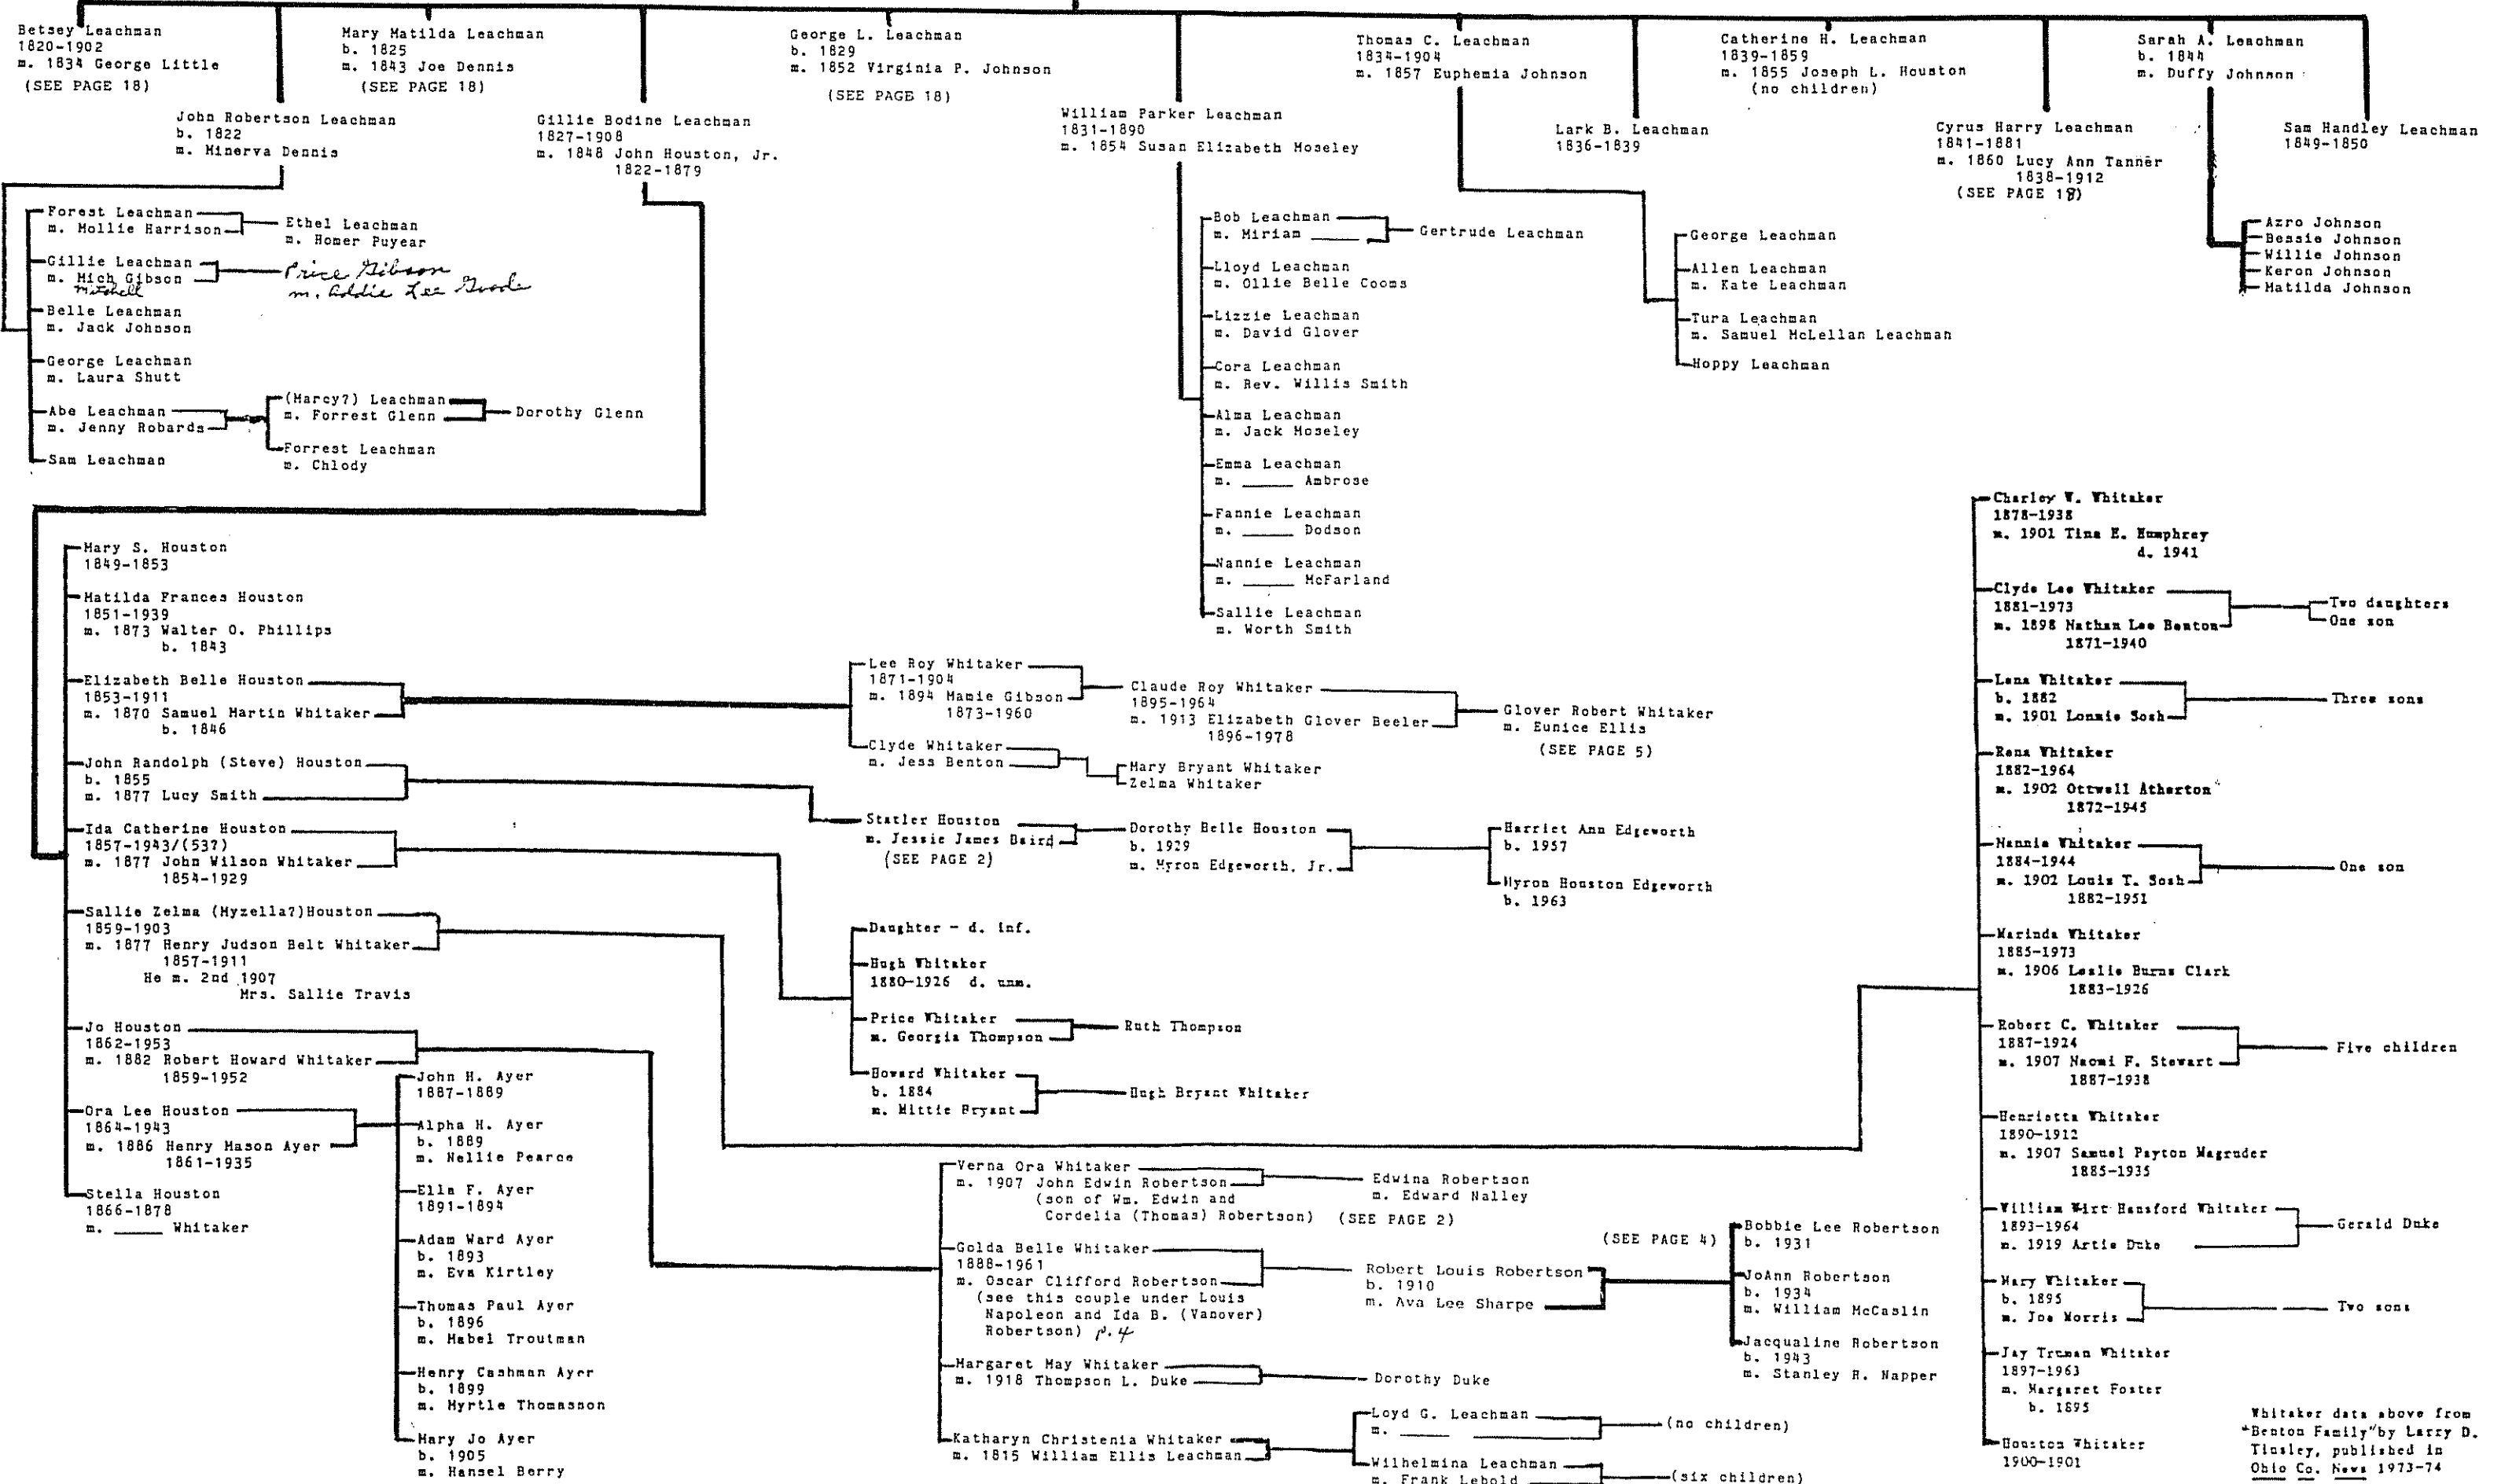

MATILDA ROBERTSON (JOHN, WILLIAM)  
1802-1849  
m. 1819 GEORGE LEACHMAN  
1794-1866  
He m. 1st Polly Crow d. 1817  
3rd Parmelia (Murray) Davis

Whitaker data above from  
"Benton Family" by Larry D.  
Tinsley, published in  
Ohio Co. News 1973-74