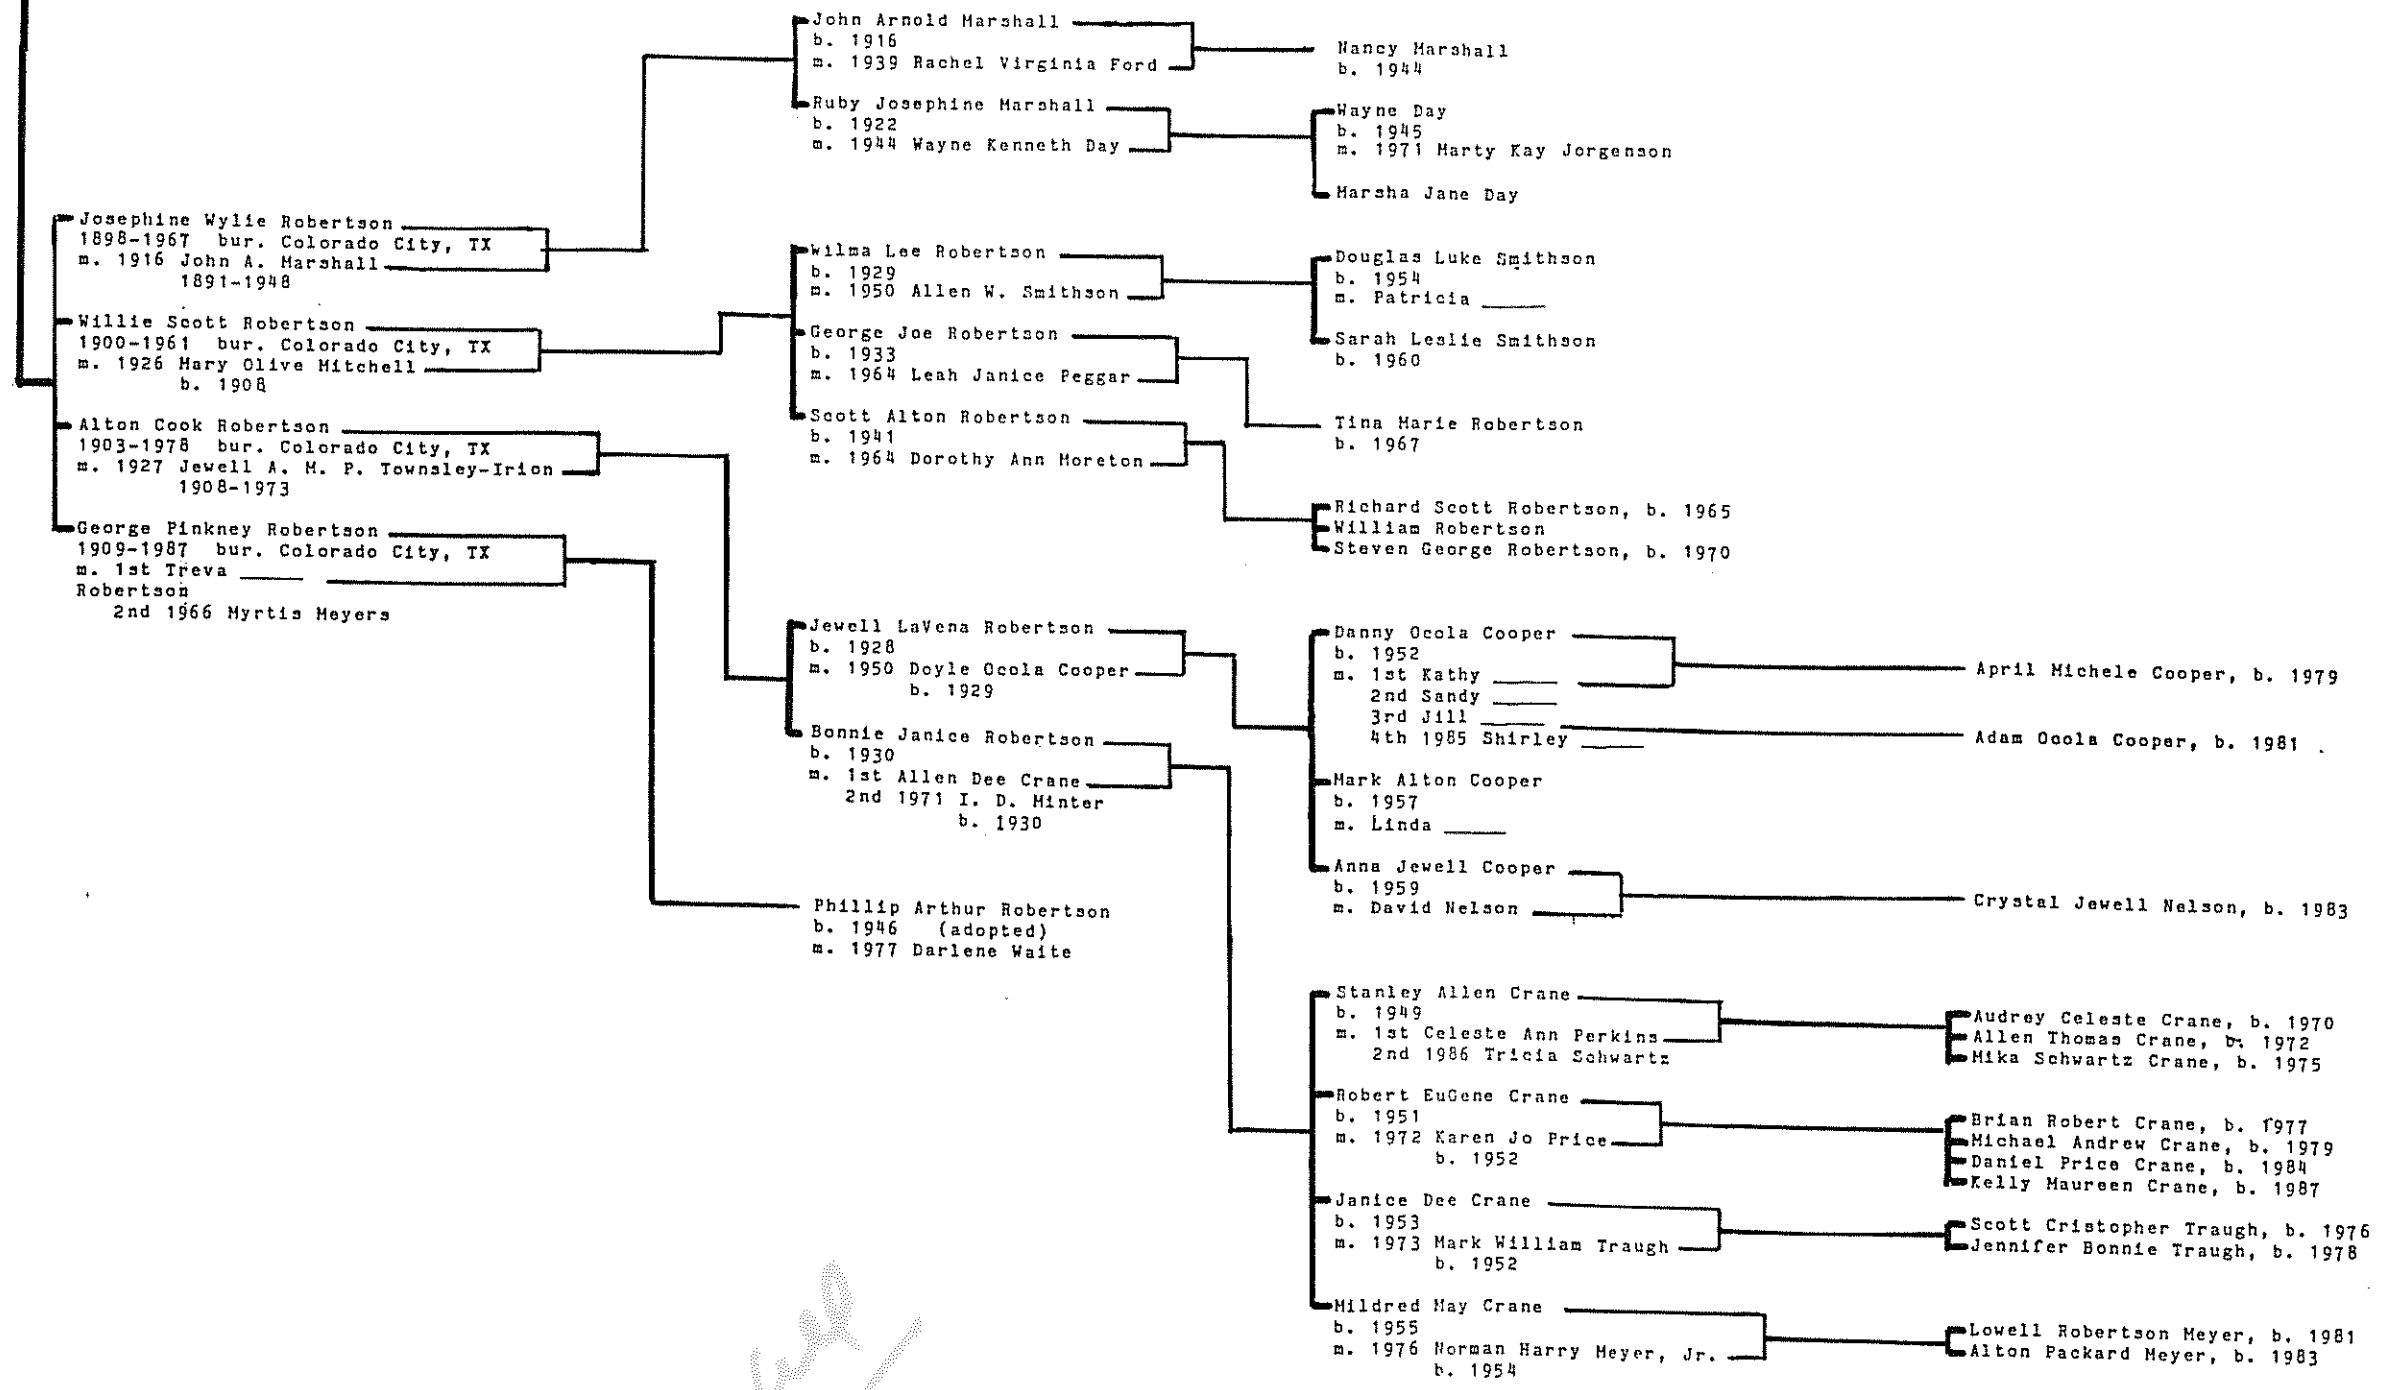

Dr. Andrew Briggs Robertson (continued)

George Jewell Robertson (Andrew Briggs, Richard Parker, John, William)
1857-1913 (bur. Colorado City, TX)
m. 1896 Ruby Anderson Cook
1871-1962
(half-sis. of Nora
(Smith) Robertson)