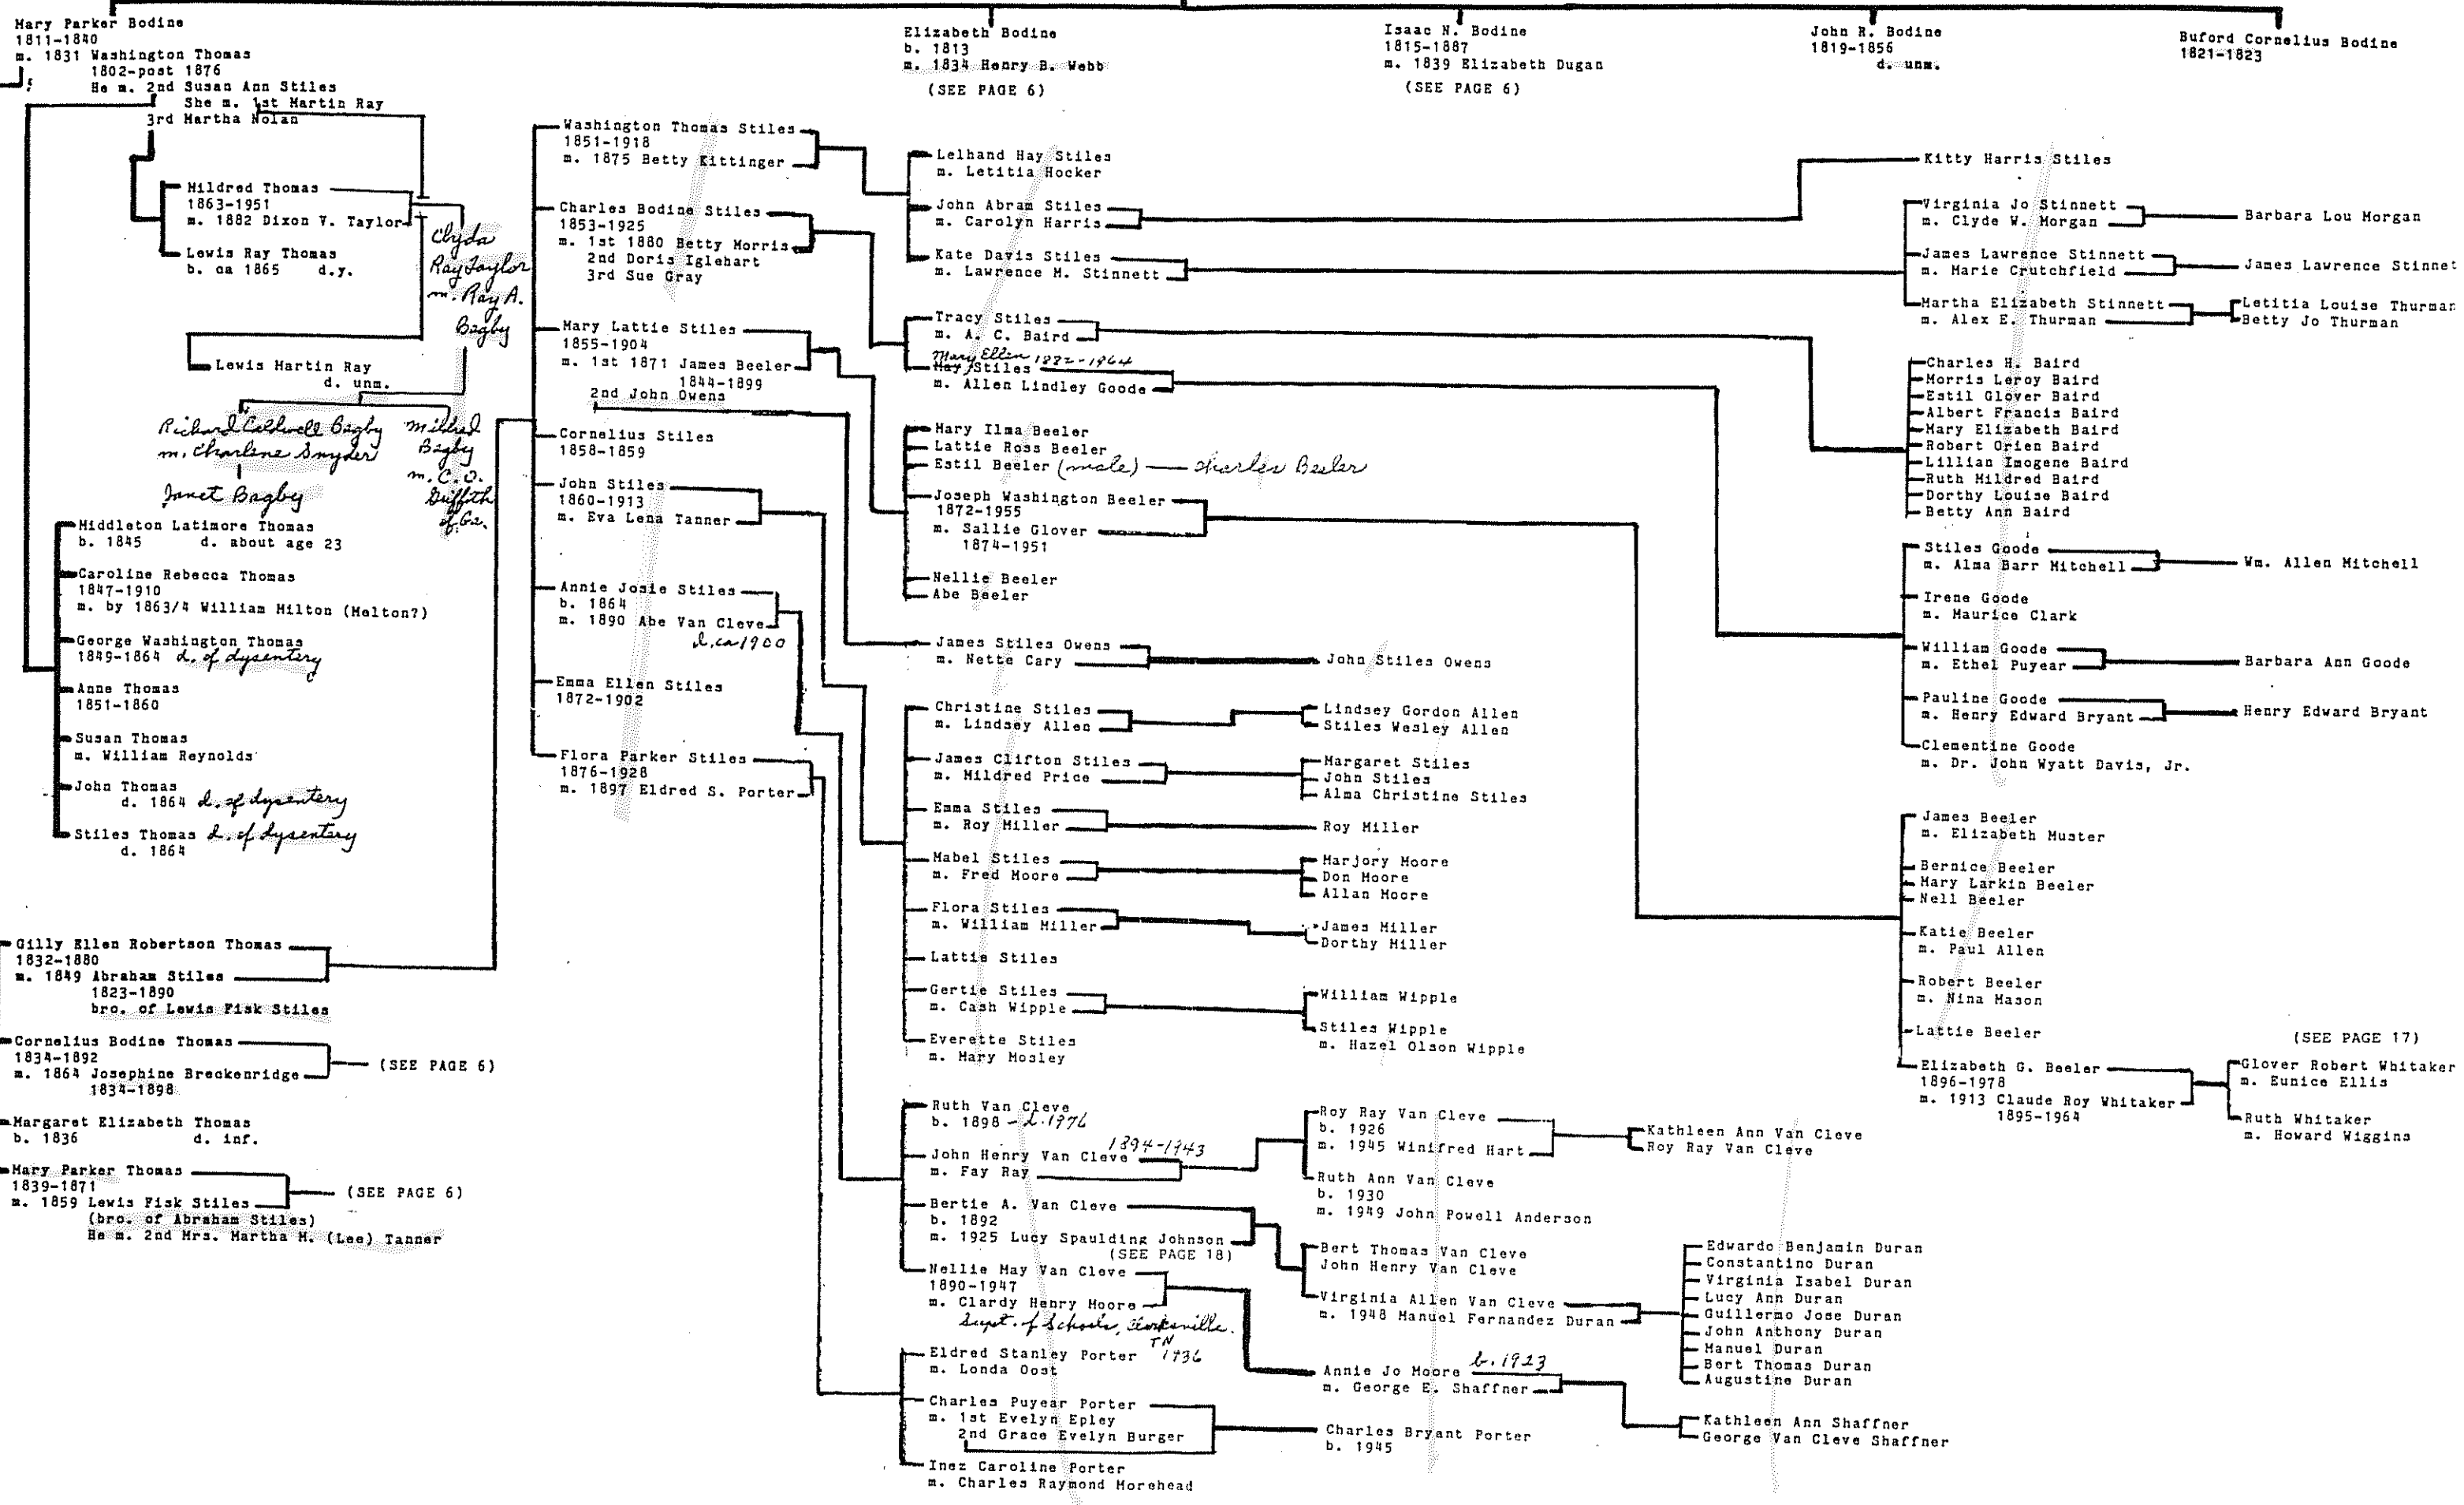

ROBERTSON (JOHN, WILLIAM)
1793-post 1869
m. 1810 CORNELIUS BODINE
1783-1823