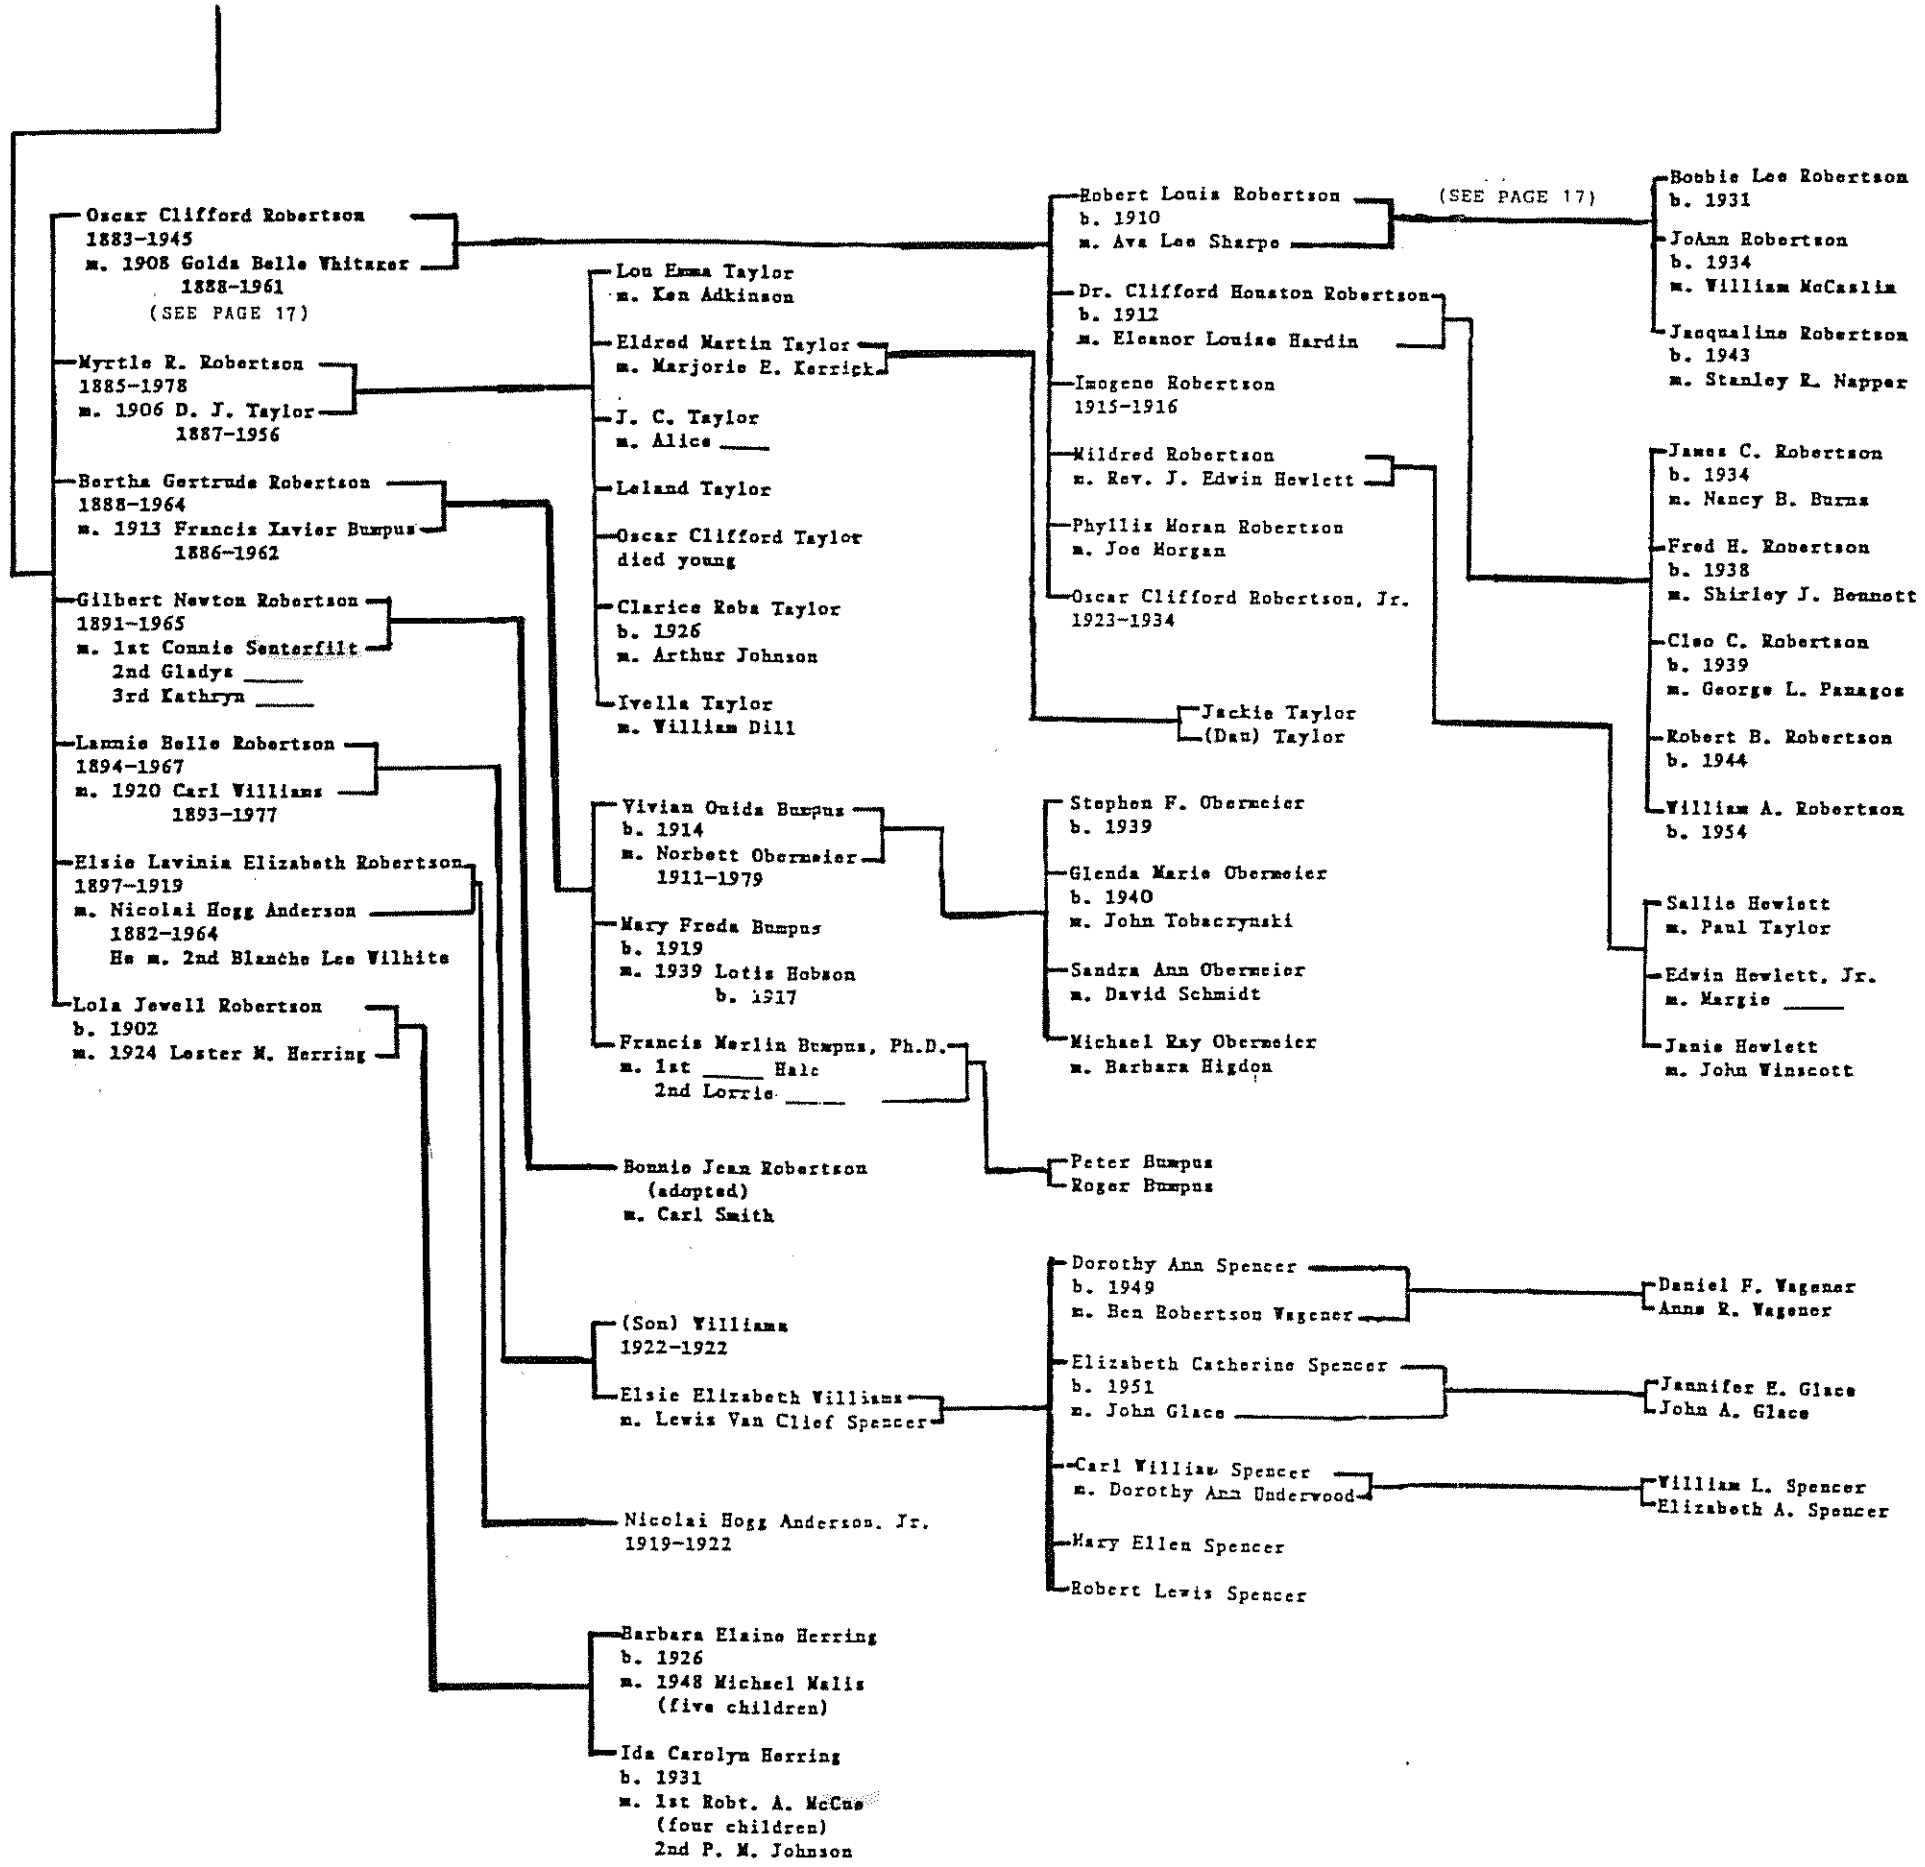

Louis Napoleon Robertson (Dabney C. C., Wm. Nelson, John, William)
b. 1860
m. Ida B. Vanover